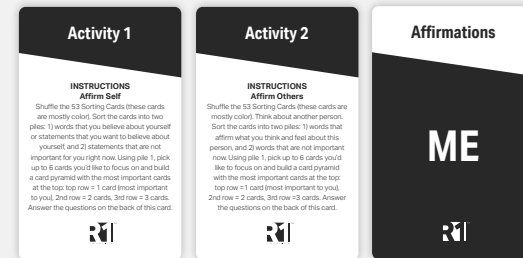

Affirmations

What's in the Deck

What's in the Deck

Discovery Cards Content Map

Overview Cards

Activity Cards

Sorting Cards

6 Overview Cards

3 Activity Cards

53 Sorting Cards

Main Color: Box Color
1 Topic Overview Card
1 Quick Start Card
1 Model Card
1 Topic Definition Card
1 Expert Card
1 R1 Card

Main Color: Black
Activity 1: Affirm Self
Activity 2: Affirm Others
ME Action Card: individuals write in primary learning and action

Main Color: Blue
53 Positive Affirmations

62 TOTAL CARDS