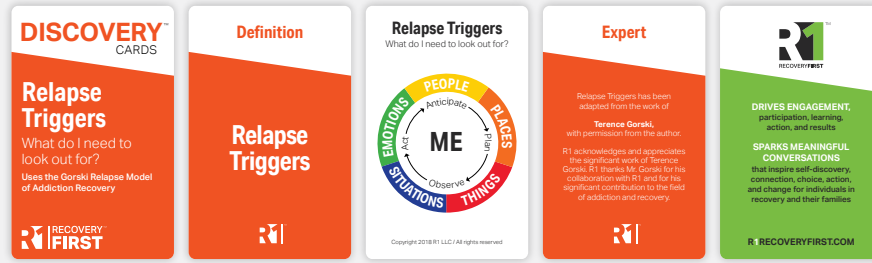

Relapse Triggers

What's in the Deck

What's in the Deck

Overview Cards

Relapse Trigger Type Definition Cards

Sorting Cards

Activity Cards

ME Action Card

Main Color: Black
 1 ME Action Card