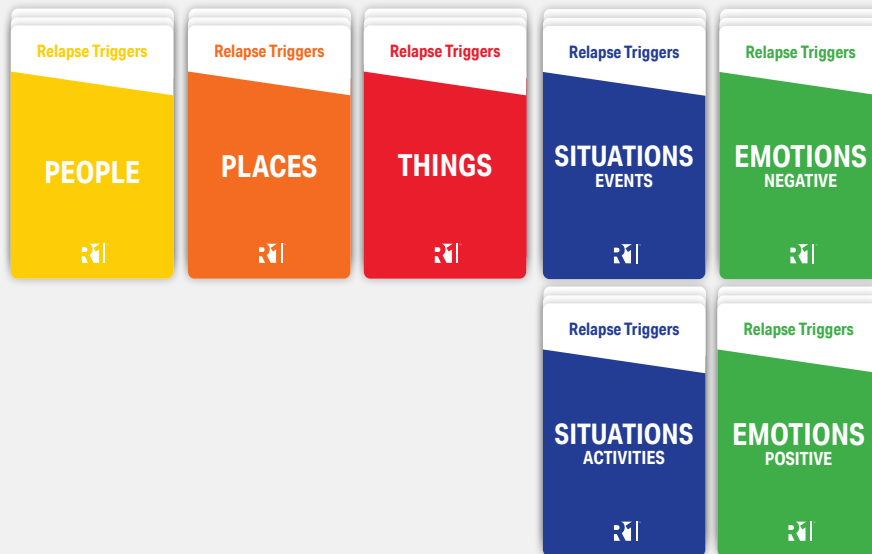

Relapse Triggers

What's in the Deck

What's in the Deck

Overview Cards

Relapse Trigger Type Definition Cards

Sorting Cards

Activity Cards

ME Action Card

5 Overview Cards

7 Relapse Trigger Type Definition Cards

45 Sorting Cards

2 Activity Cards

1 ME Action Card

60 TOTAL CARDS

Main Color: Box Color
 1 Topic Description Card
 1 Definition Card
 1 Model Card
 1 Expert Card
 1 R1 Card

Main Color: White with Color
 1 People (Yellow)
 1 Places (Orange)
 1 Things (Red)
 1 Situations: Events (Blue)
 1 Situations: Activities (Blue)
 1 Emotions: Negative (Green)
 1 Emotions: Positive (Green)

Main Color: Black
 1 ME Action Card