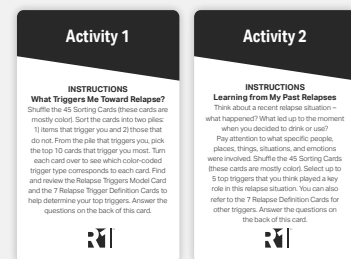

Relapse Triggers

What's in the Deck

What's in the Deck

Overview Cards

Relapse Trigger Type Definition Cards

Sorting Cards

Activity Cards

ME Action Card

Main Color: White with Color
 1 People (Yellow)
 1 Places (Orange)
 1 Things (Red)
 1 Situations: Events (Blue)
 1 Situations: Activities (Blue)
 1 Emotions: Negative (Green)
 1 Emotions: Positive (Green)

Main Color: Mostly Color
 9 People (Yellow)
 9 Places (Orange)
 9 Things (Red)
 9 Situations (Blue)
 9 Emotions (Green)

Main Color: Black
 1 Activity 1: What Triggers Me Toward Relapse?
 1 Activity 2: Learning from Past Relapses

Main Color: Black
 1 ME Action Card