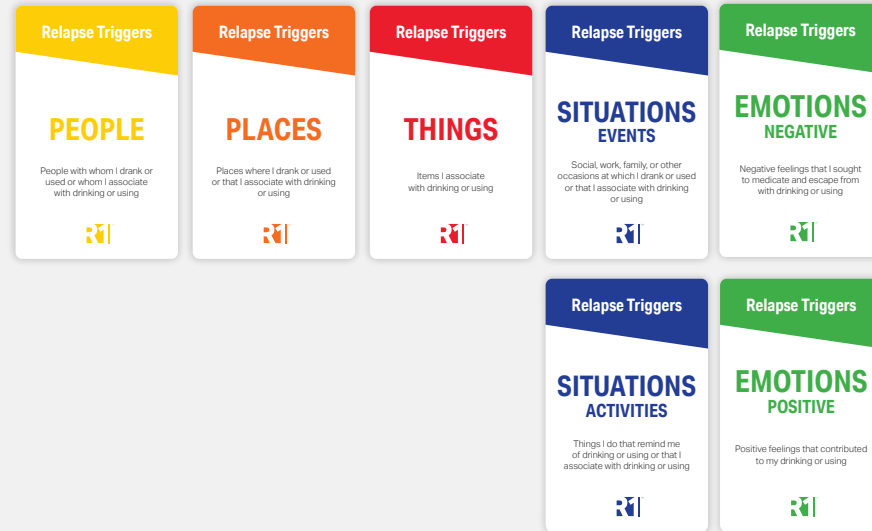

Relapse Triggers

What's in the Deck

What's in the Deck

Overview Cards

Relapse Trigger Type Definition Cards

Sorting Cards

Activity Cards

ME Action Card

Main Color: White with Color
 1 People (Yellow)
 1 Places (Orange)
 1 Things (Red)
 1 Situations: Events (Blue)
 1 Situations: Activities (Blue)
 1 Emotions: Negative (Green)
 1 Emotions: Positive (Green)

Main Color: Mostly Color
 9 People (Yellow)
 9 Places (Orange)
 9 Things (Red)
 9 Situations (Blue)
 9 Emotions (Green)

Main Color: Black
 1 Activity 1: What Triggers Me Toward Relapse?
 1 Activity 2: Learning from Past Relapses

Main Color: Black
 1 ME Action Card